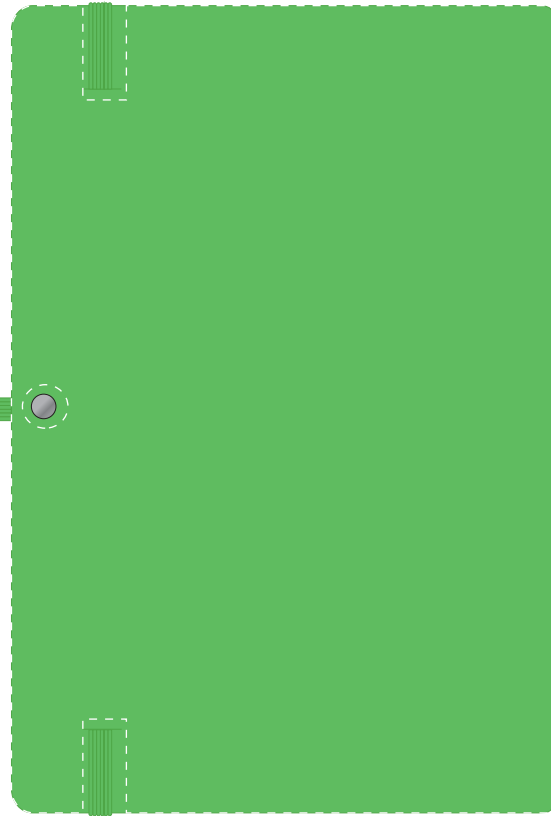

Your Ref:	Quantity:	Product Code: QS0345
Our Ref:	Version: 1	Product Colour: GREEN

PRINTING CONCERNS:

Please note that this product has Sustainability Markings that are not visible from this perspective

We stock this item in the following colours

**PANTONE REFERENCE(S)**

 Full Colour (Edge to Edge)

Product Image for visualisation
- colours may vary

ARTWORK SCALE 50%

ARTWORK SCALE 50%

The dashed line is to demonstrate print area and will not appear on your printed item

To proceed, please approve visual via the online system.

ARTWORK SCALE 100%
Max print area: Edge to Edge

ARTWORK SCALE 100%
Max print area: Edge to Edge